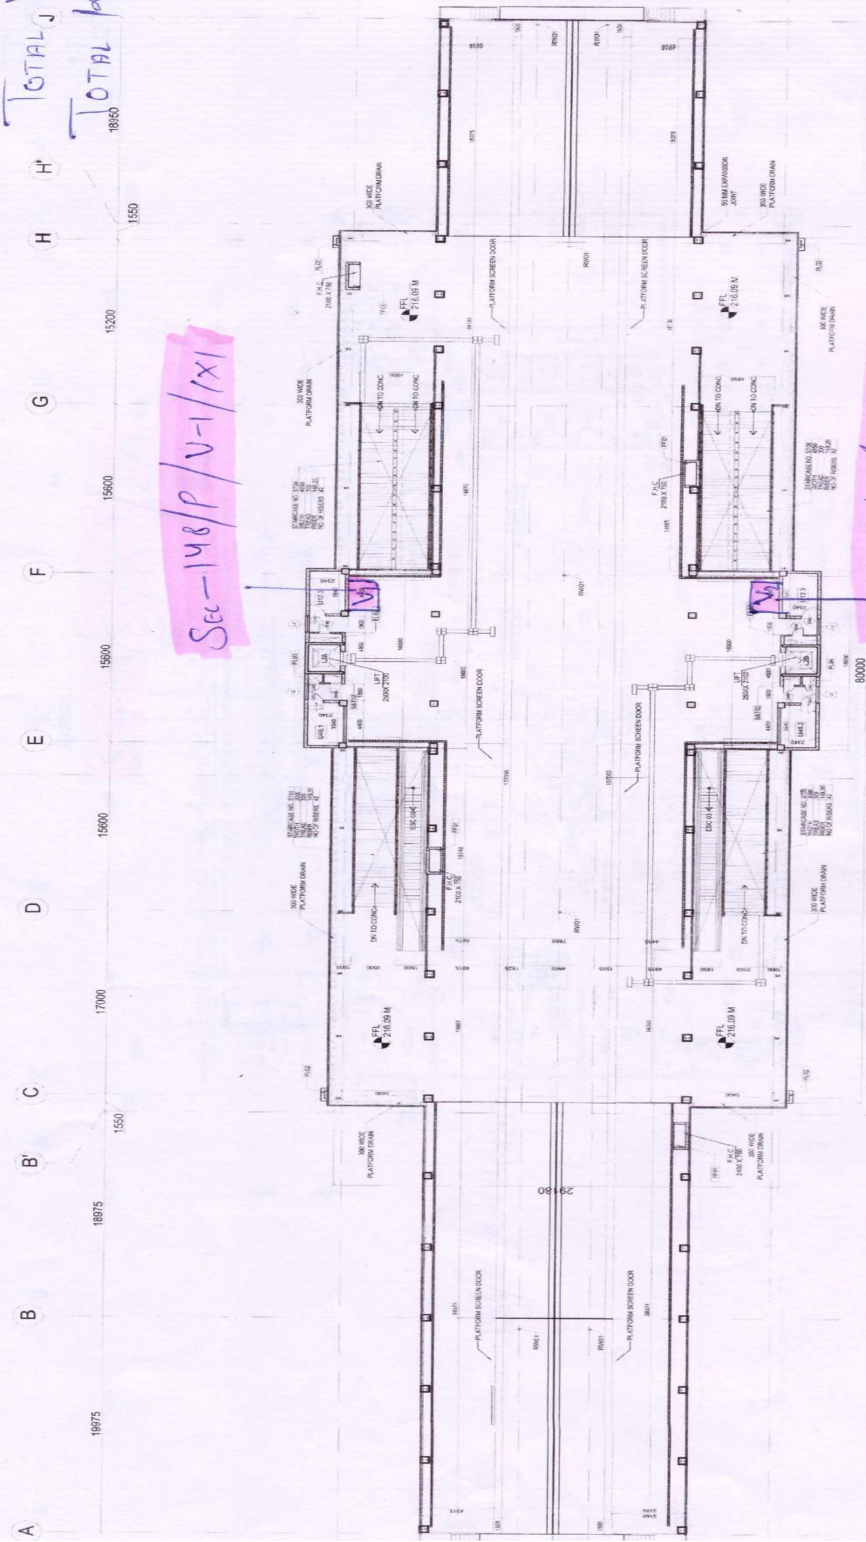

- VENDING MACHINE (0 To 5 M)
 - Kiosk (5 to 10 Sqm)

Sec-146 (Platform level)

ALL DIMENSION IN METER
 TOTAL V.M. = 2
 TOTAL KIOSK = 0

SECTOR 149
 CH-18179.996

Sec-148/P/V-1/X1

Sec-148/P/V-2/X1